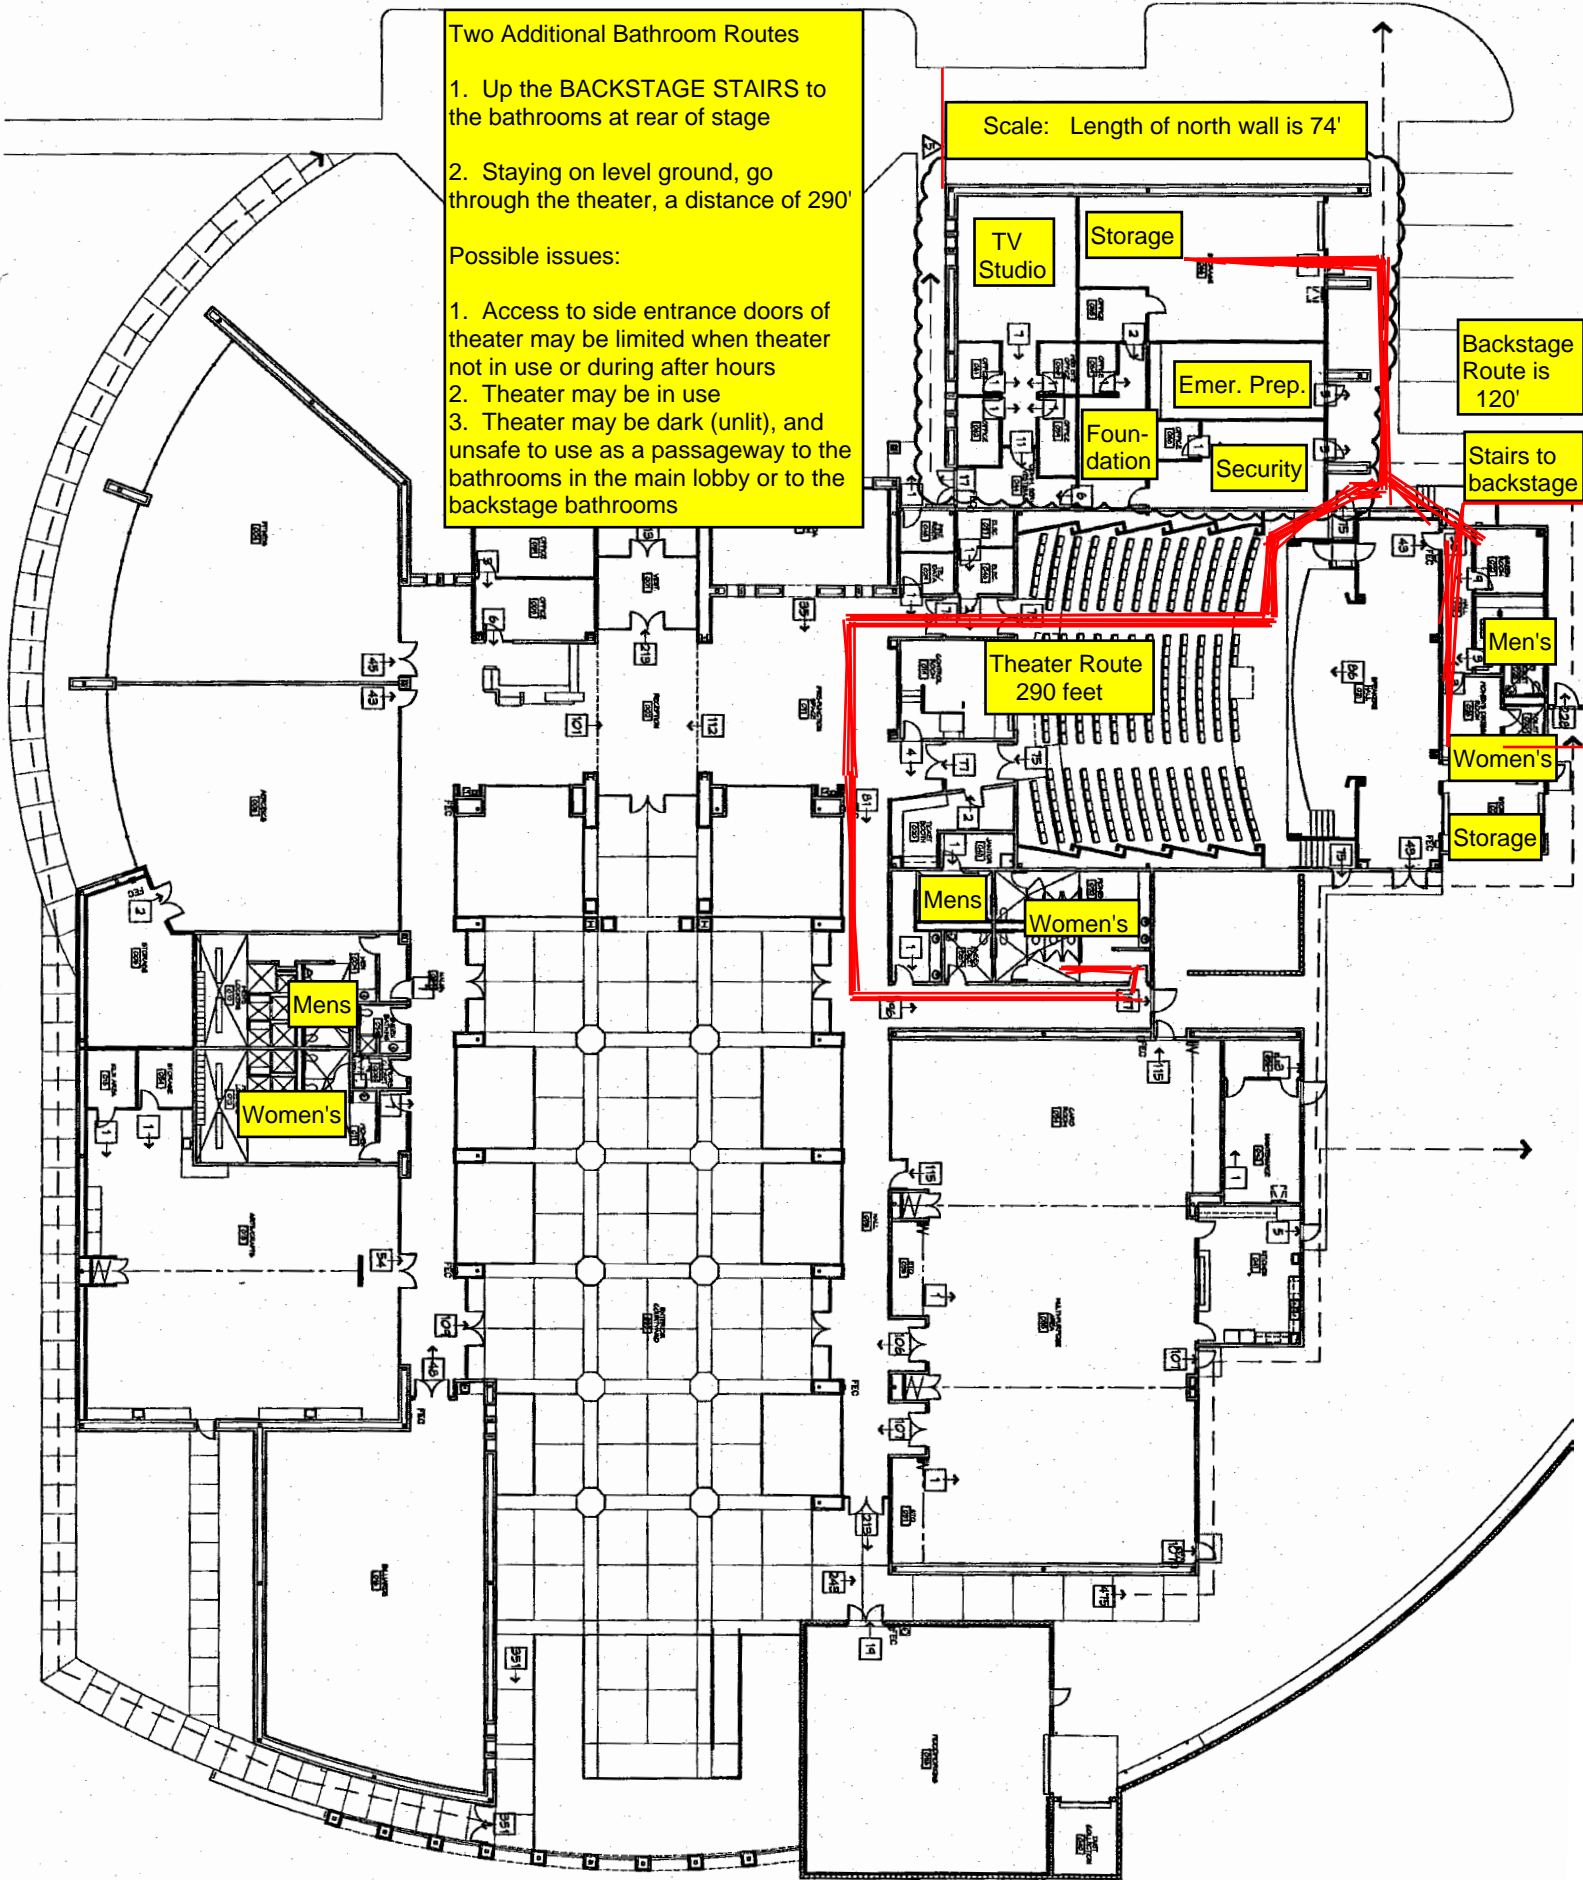

Two Additional Bathroom Routes

1. Up the BACKSTAGE STAIRS to the bathrooms at rear of stage
2. Staying on level ground, go through the theater, a distance of 290'

Possible issues:

1. Access to side entrance doors of theater may be limited when theater not in use or during after hours
2. Theater may be in use
3. Theater may be dark (unlit), and unsafe to use as a passageway to the bathrooms in the main lobby or to the backstage bathrooms

Scale: Length of north wall is 74'

Backstage Route is 120'

Stairs to backstage

Mens

Women's

Storage

Theater Route 290 feet

Mens